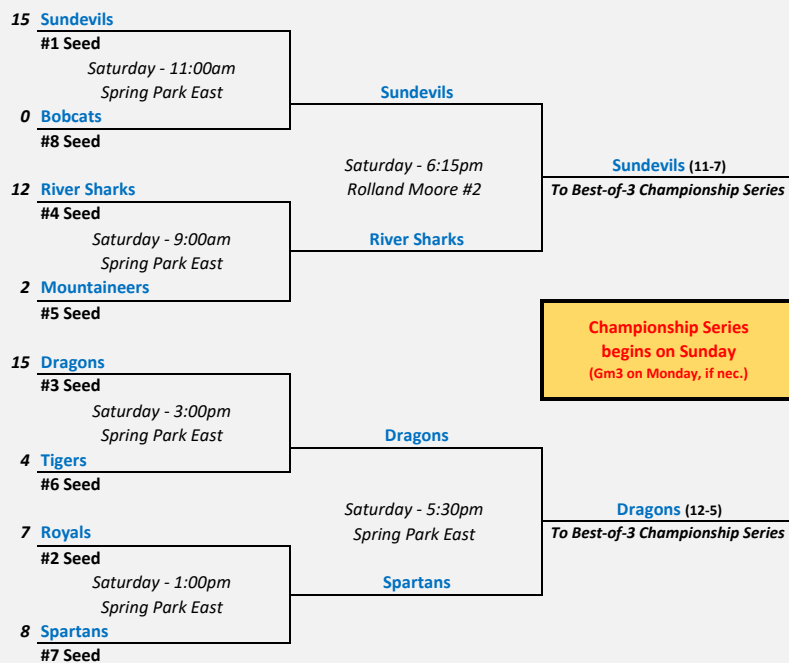

12u Intermediate Playoffs

Saturday & Sunday -- July 15-16, 2017 *(Monday if Gm3)*

Playoff Rules

Better Seed is Home Team in Single-Elim
 Same Rules as League Play except as noted below
 Two 4-team single-elimination brackets
 Single-elim winners play a Best-of-3 Championship Series

Play-In Round: Losing Teams eliminated ... winners of 5:30pm / 6:15pm games advance to Best-of-3 Championship Series!

Best-of-3 Championship Series
 Better Seed is Home Team for Games 1 & 3

Gm 1	Sunday	Spring Park East	10:30am
		Dragons - 8	@ Sundevils - 3
Gm 2	Sunday	Spring Park East	12:45pm
		Sundevils - 18	@ Dragons - 12
Gm 3 (if nec)	Monday	Walker Field	5:30pm
		Dragons - 5	@ Sundevils - 16