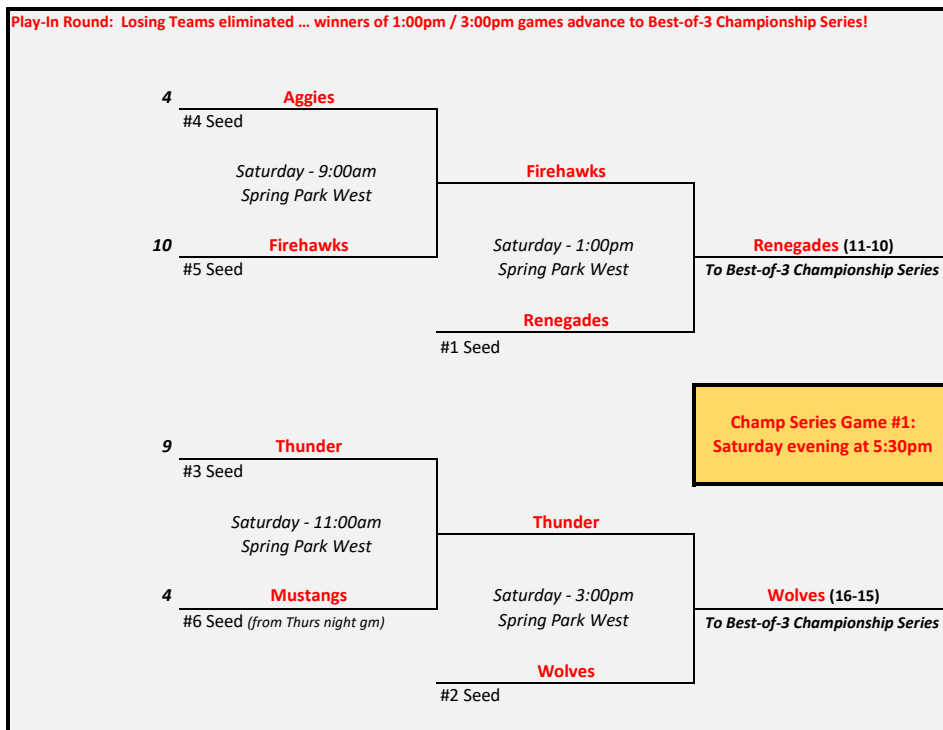

## 10u Intermediate Playoffs Saturday & Sunday -- July 15-16, 2017

### Playoff Rules

*Better Seed is Home Team in Single-Elim  
Same Rules as League Play except as noted below  
Two 3-team single-elimination brackets  
Single-elim winners play a Best-of-3 Championship Series*

**Rules**  
 "Seed" Games  
 > Same as league rules, including run rules & time limit  
 > Note new pitching rules  
  
 Championship Series  
 > Same as league rules, no time limit (run rules apply)  
 > Note new pitching rules

**Best-of-3 Championship Series**  
*Better Seed is Home Team for Games 1 & 3*

Gm 1	Saturday	Spring Park West	5:30pm
	<b>Wolves - 3</b>	@ <b>Renegades - 14</b>	
Gm 2	Sunday	Spring Park West	10:00am
	<b>Renegades - 12</b>	@ <b>Wolves - 5</b>	
Gm 3 (if nec)	Sunday	Spring Park West	12:15pm